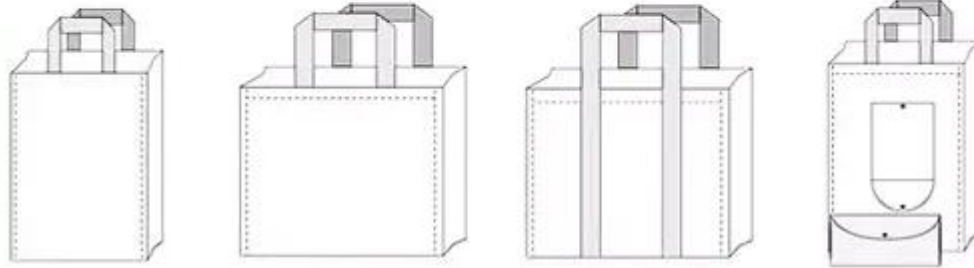

Style please contact with us if you need other style