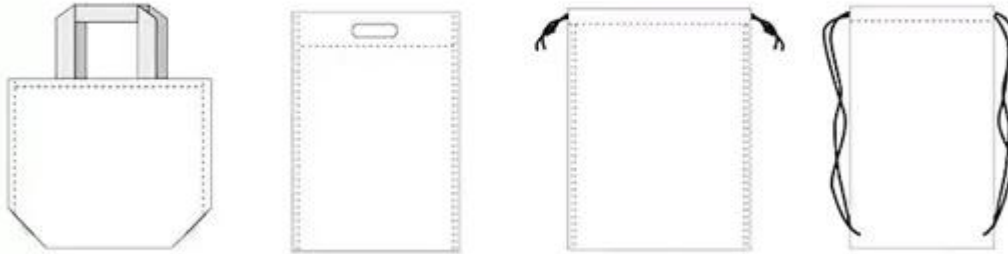

Style please contact with us if you need other style

www.cw-pak.com

Color please contact with us if you need other color

MAIN PRODUCT

•

Challenge Wolves(Fujian)Garments Co., Ltd.
Phone:+86-15859766913
E-mail: bdwm02@tzwolves.com